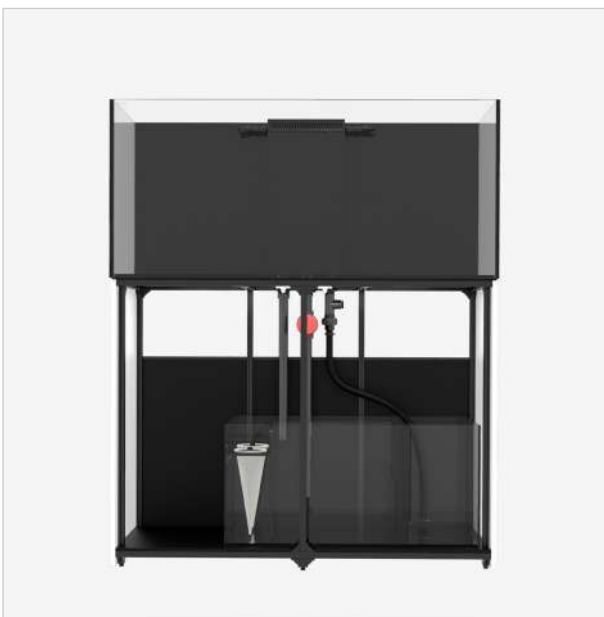

MARINE X 110.4

Dimensions (LxWxH):

1,200 x 500 x 550mm (47.2" x 19.7" x 21.7")

Height with Cabinet: 1450mm / 57.1"

Display Volume: 301 L/ 79.6 Gal

Total Volume: 418 L/ 110.5 Gal

Includes: Aquarium, Cabinet, Sump, Plumbing Kit, Filter Socks, Sock Silencers

Cabinet Colors: