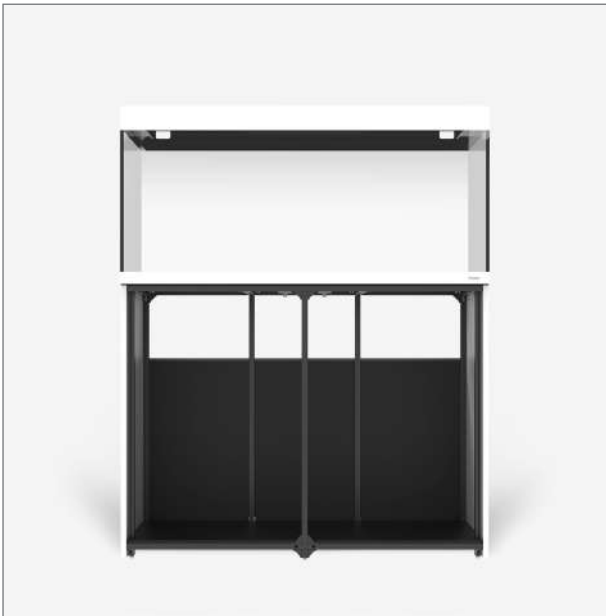

EDEN X 80

Dimensions (LxWxH):

1200 x 500 x 580mm (47.2" x 19.7" x 22.8")

Height with Cabinet: 1480mm/58.3"

Display Volume: 302 L/80 gals

Includes: Aquarium, Cabinet, and LED Lighting

Cabinet Colors: