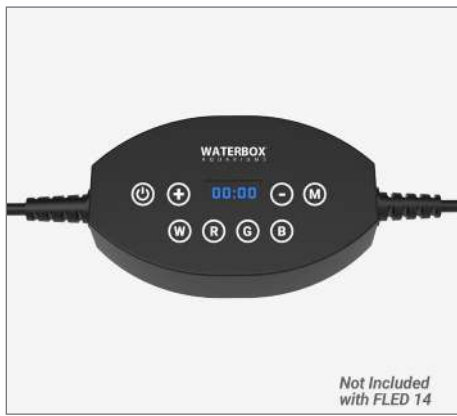

PROTEIN SKIMMER 400

Skimmer Rating: 1515 L (400g) - 850 L (225g)
Pump: SICCE PSK1200
Air Flow LPH/GPH: 960L/254G
Footprint: L 28 x W 24 x H 59cm
(11.02"L x 9.25"W x 23.22"H)

FLED

Enhancing Colors

Welcome to the next level of aquatic lighting with the Freshwater LED Lighting System from Waterbox Aquariums®. Designed to enhance the beauty and vitality of your freshwater aquarium, our innovative lighting solution offers a range of exceptional features.

FLED

	Dimension	Compatibility		LED-W	LED-RG/B
		W/O Extension	W/ Extension		
FLED 14	380 x 80 x 30MM (15"x3.1"x1.2")	-	AIO 10 CUBE CLEAR MINI 6	7	14
FLED 17	416 x 68 x 10MM (16.8"x2.7"x0.4")	EDEN 20	AIO 15 PENINSULA	14	14
FLED 21	562 x 68 x 10MM (20.7"x2.7"x0.4")	EDEN 30	CLEAR MINI 16/25	21	21
FLED 30	762 x 68 x 10MM (30.0"x2.7"x0.4")	EDEN 40	CLEAR MINI 30	28	28
FLED 34	858 x 92 x 10MM (33.8"x3.6"x0.4")	EDEN X 60	CLEAR 3620	28	42
FLED 46	1158 x 92 x 10MM (45.6"x3.6"x0.4")	EDEN X 80	CLEAR 4820	42	42