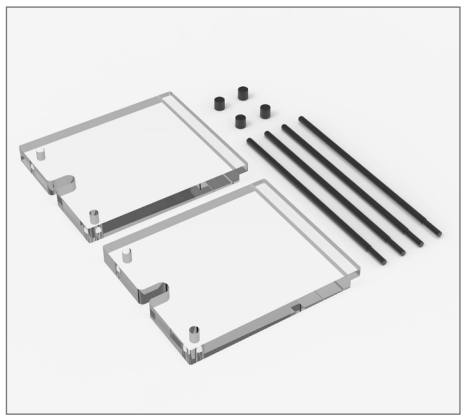

PROTEIN SKIMMER 400

Skimmer Rating: 1515 L (400g) - 850 L (225g)
Pump: SICCE PSK1200
Air Flow LPH/GPH: 960L/254G
Footprint: L 28 x W 24 x H 59cm
(11.02"L x 9.25"W x 23.22"H)

FLED

Enhancing Colors

Welcome to the next level of aquatic lighting with the Freshwater LED Lighting System from Waterbox Aquariums®. Designed to enhance the beauty and vitality of your freshwater aquarium, our innovative lighting solution offers a range of exceptional features.