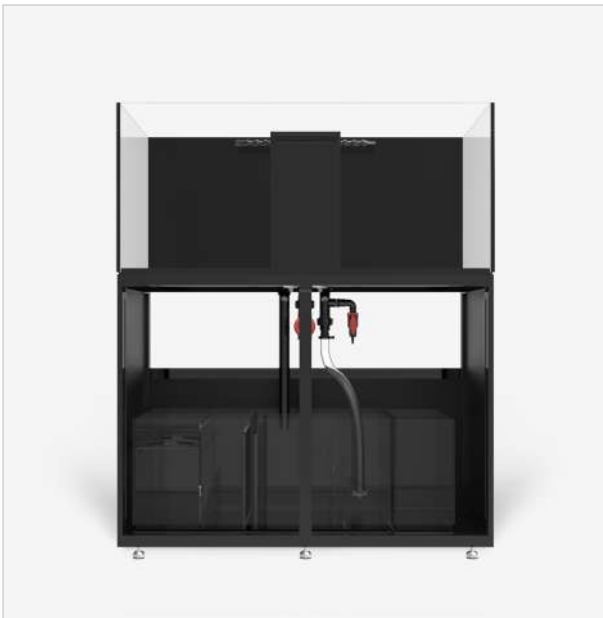

Cabinet Colors:

INFINIA REEF®

Our Most Loved Reef Aquarium

The INFINIA® REEF is the newest generation of our world famous REEF system.

Product Highlight

- *Precision Overflow Valve*
- *Single Manifold*
- *Check Valve*
- *Sump Filtration with RO Reservoir and Refugium*
- *Filter Roller Ready Sump*
- *Aluminum Framed Cabinet*