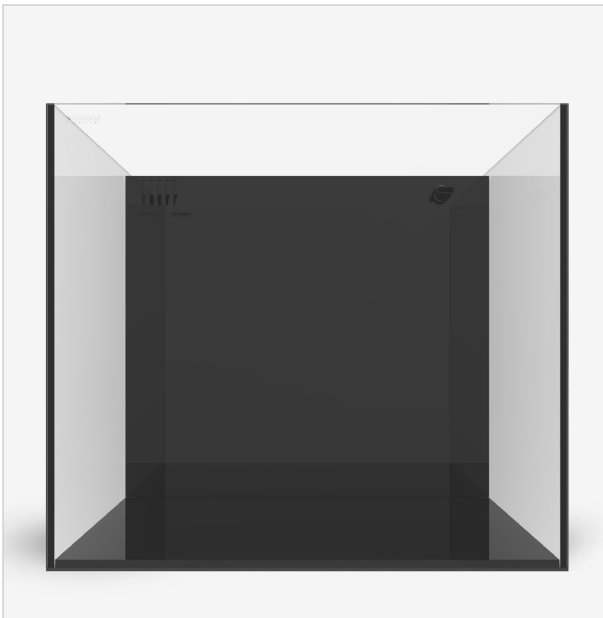

AIO CUBE & PENINSULA®

Performance in a Small Size

The AIO was designed so you can keep more in your aquarium with less. Available in 20 and 25 gallons, the AIO delivers an aquatic environment for novice and professional aquarium keepers.

Product Highlight

- *Rear Filtration*
- *Adjustable Nozzle*
- *Filtration Media Included*
- *Return Pump Included*
- *Stabilizing Leveling Mat*
- *Ultra Low Iron Glass*

AIO 20 CUBE

Dimensions (LxWxH):

450 x 450 x 400mm (17.7" x 17.7" x 15.7")

Display Volume: 76 L/20 Gal

Includes: Aquarium, Filter Sock, Sponge, Carbon Pellets, Ceramic Rings, and Return Pump

Cabinet Colors:   

AIO 25 PENINSULA

Dimensions (LxWxH):

600 x 400 x 400mm (23.6" x 15.7" x 15.7")