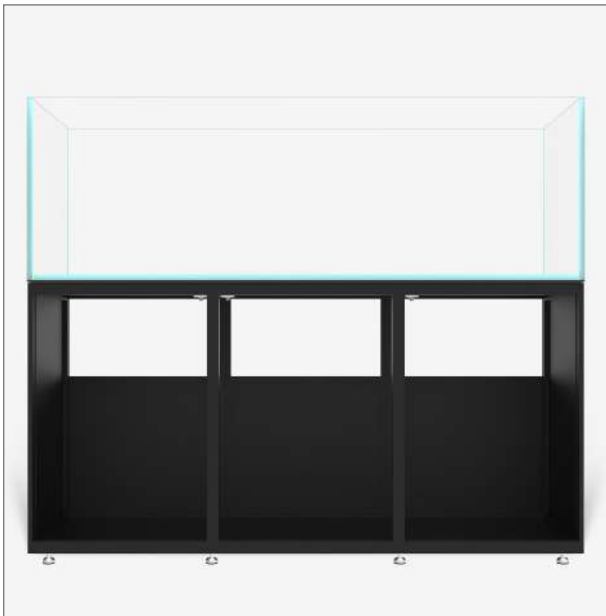

CLEAR 7225

Dimensions (LxWxH):

1,836 x 643 x 600mm (72.3"×25.3"×23.6")

Height with Cabinet: 1527mm/60.1"

Display Volume: 632 L/167 Gal

Includes: Aquarium, Cabinet and Stabilizing Leveling Mat

Cabinet Colors: