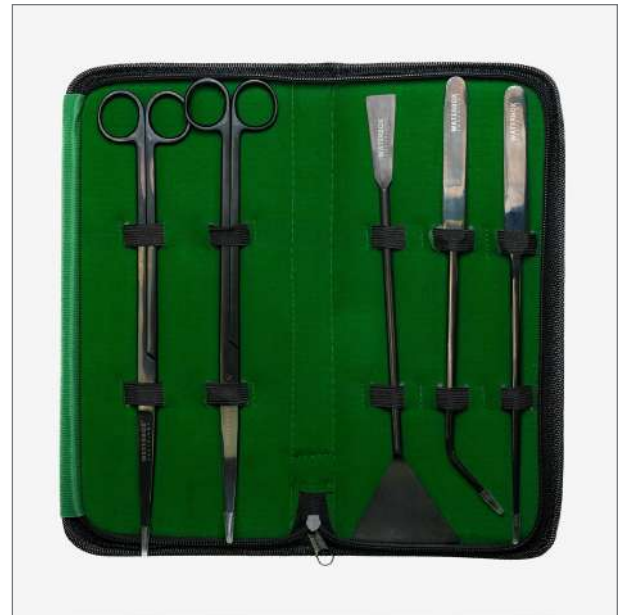

FILTER SOCK SILENCER

Available Sizes:

- Silencer for 4" Filter Sock
- Silencer for 7" Filter Sock

CONTROL BOXES

Available Sizes:

- Small (ALU20)
- Medium (ALP)
- Large (MSII)

AQUASCAPING TOOLS

Aquascaping Pack:

- Straight Scissors
- Angled Scissors
- Algae/Sand Scraper
- Straight Tweezers
- Angled Tweezers

Fragging Pack:

- Small SPS bone cutter
- Large SPS bone cutter
- Large Reusable scalpel
- Soft tissue scissors
- Coral tongs